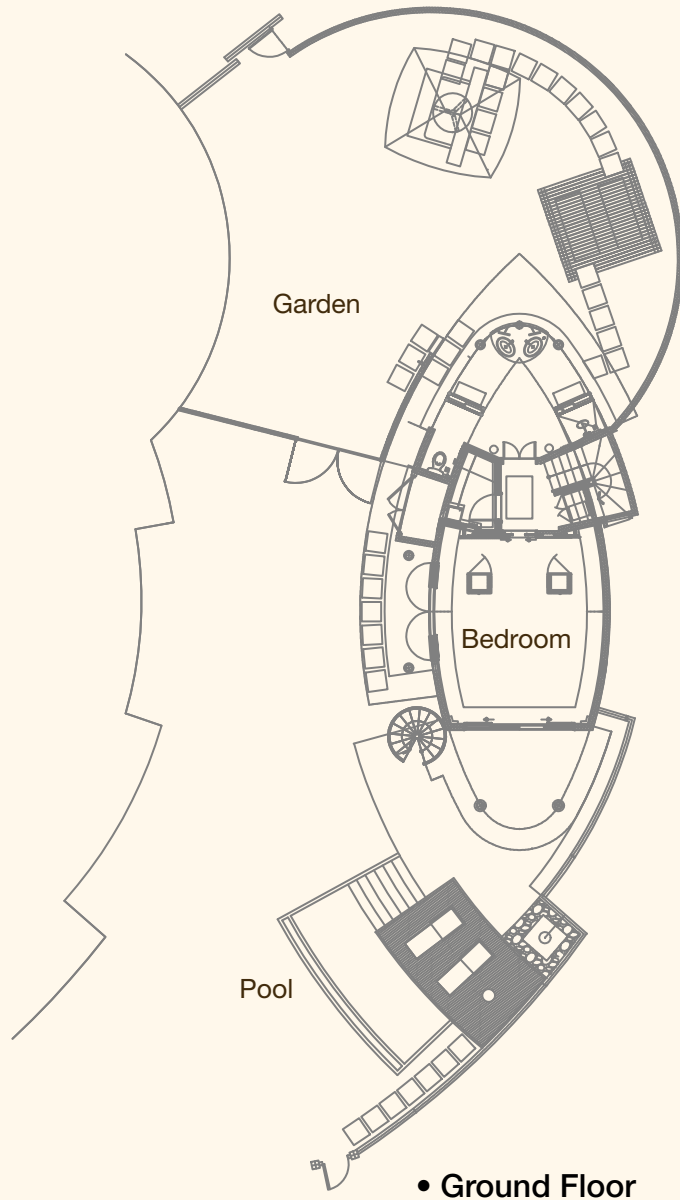

Ocean Pool

Constance Halaveli Resort - Maldives

Double Storey Beach Villa with Private Plunge Pool & Garden (410 m²)

Garden Pool

Constance Halaveli Resort - Maldives

Double Storey Beach Villa with Private Plunge Pool & Garden (410 m²)