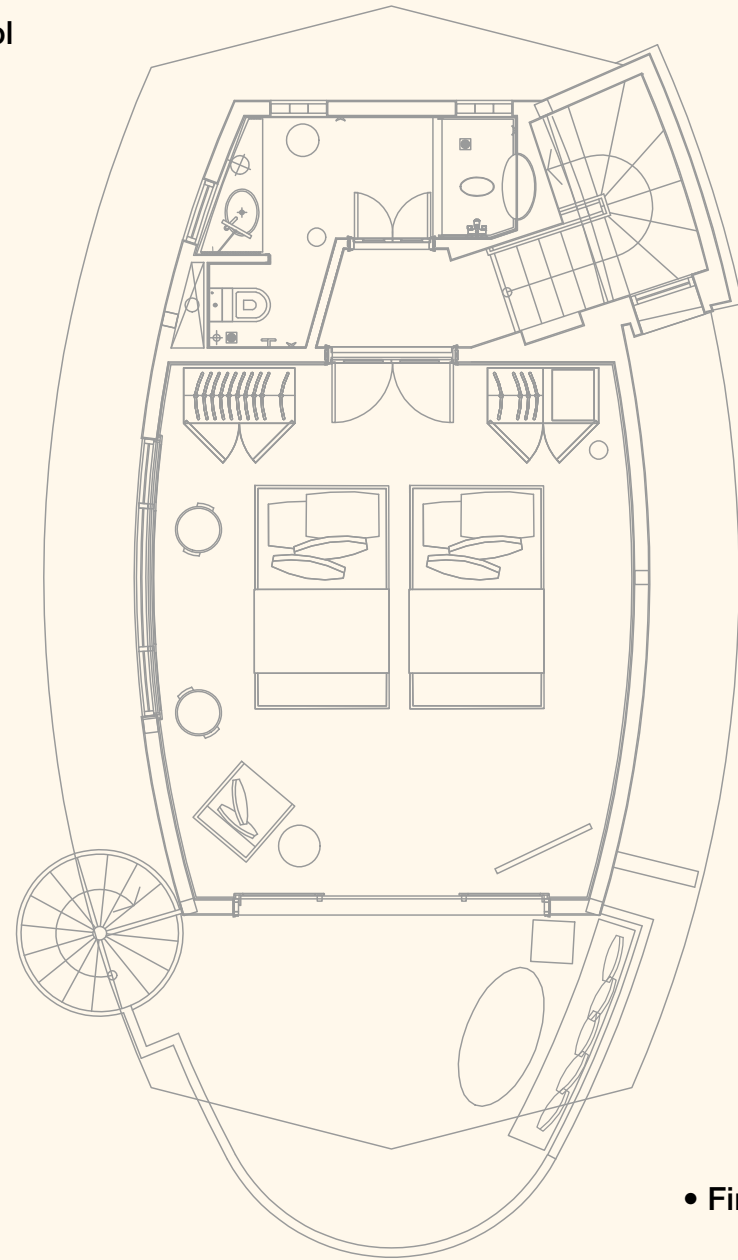

Ocean Pool

Constance Halaveli Resort - Maldives

Double Storey Beach Villa with Private Plunge Pool & Garden (410 m²)

Garden Pool

Constance Halaveli Resort - Maldives

Double Storey Beach Villa with Private Plunge Pool & Garden (410 m²)