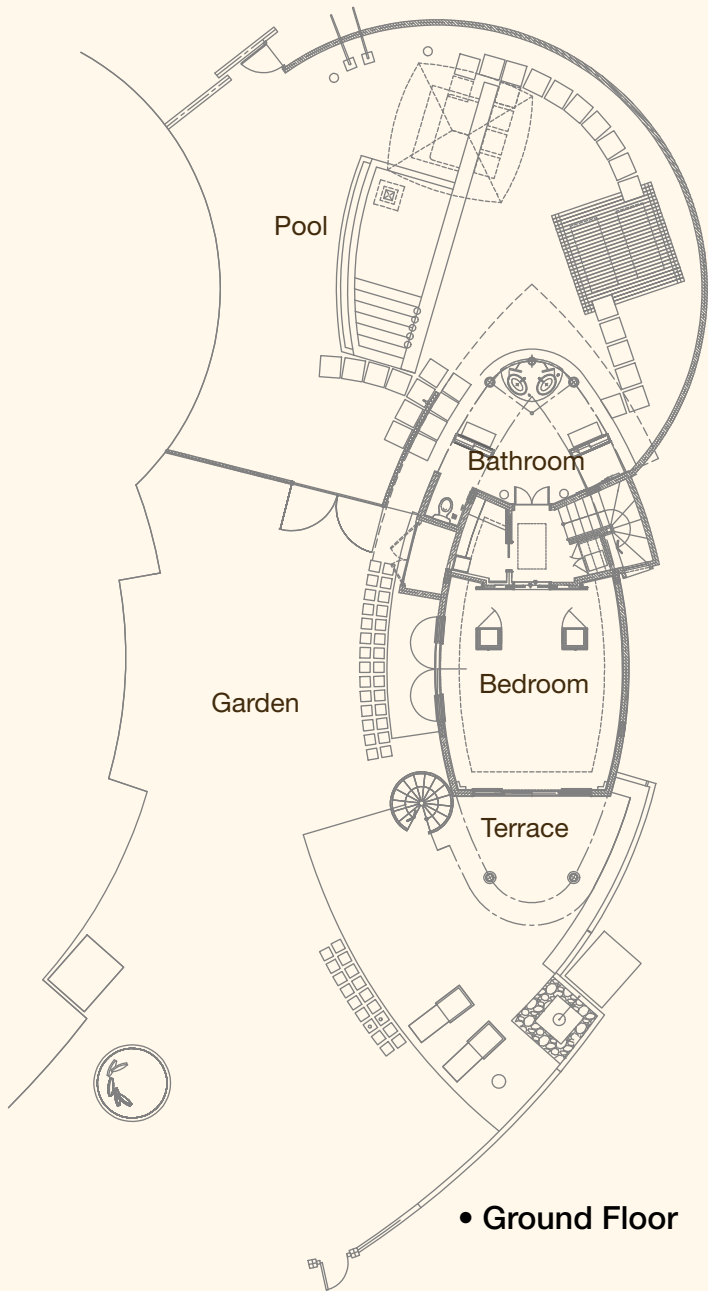

Ocean Pool

Constance Halaveli Resort - Maldives

Double Storey Beach Villa with Private Plunge Pool & Garden (410 m²)

Garden Pool

Constance Halaveli Resort - Maldives

Double Storey Beach Villa with Private Plunge Pool & Garden (410 m²)