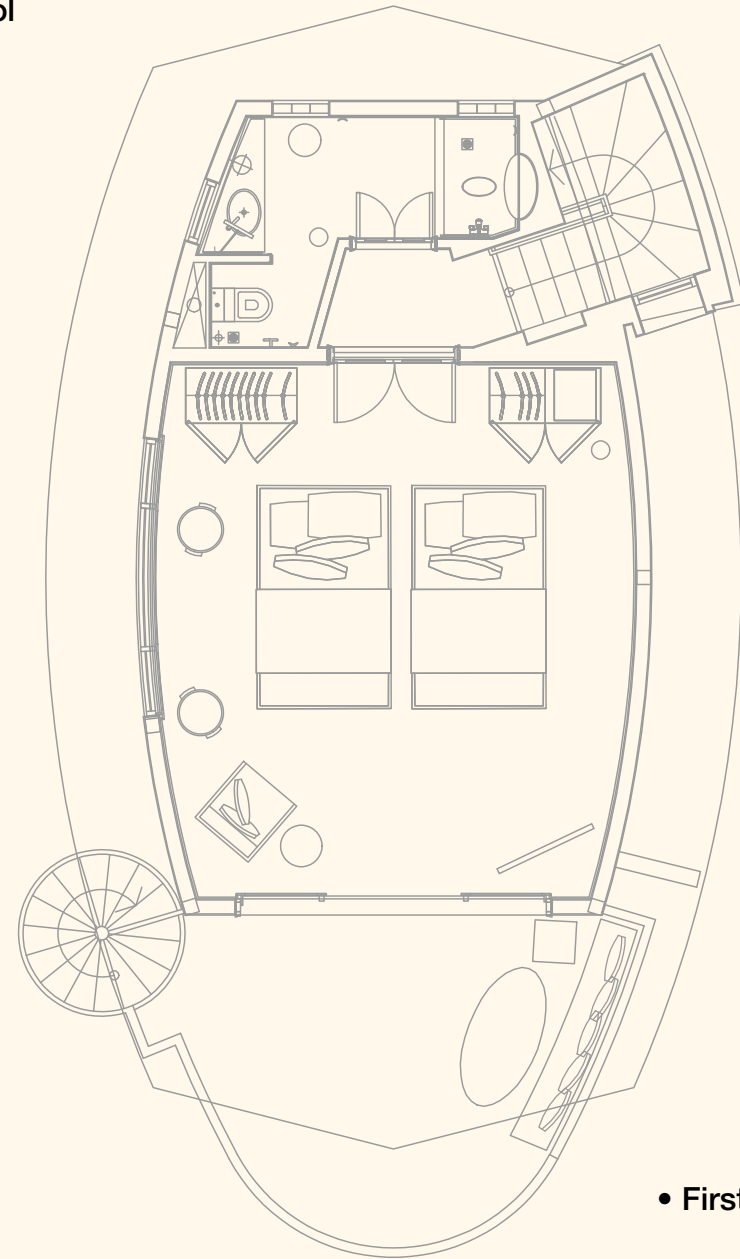

Ocean Pool

Constance Halaveli Resort - Maldives

Double Storey Beach Villa with Private Plunge Pool & Garden (410 m²)

Garden Pool

Constance Halaveli Resort - Maldives

Double Storey Beach Villa with Private Plunge Pool & Garden (410 m²)